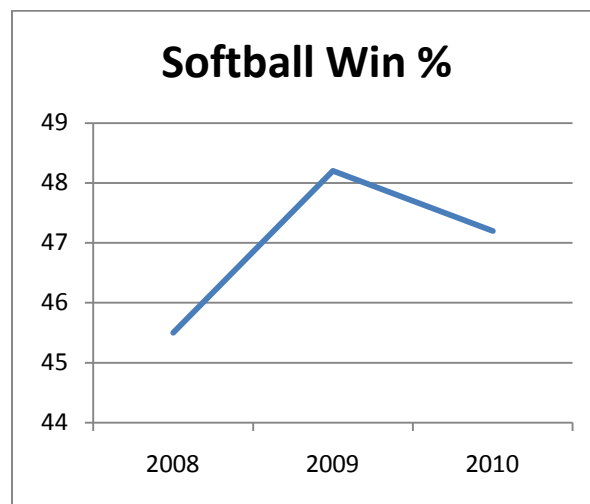

Aunt Martha's Field of Bad Dreams

A Look at How USM's Prez is Managing Athletics

The "Banner Year" series here at USMNEWS.net has pointed out that USM's varsity sports programs appear to be slipping under USM president Martha Saunders' stewardship. This report examines how Saunders has been managing, or as the data below suggest, **mis**managing, the once-proud softball program at USM. The numbers in Table 1 below make the case that USM's softball program has been floundering since Saunders' arrival back in spring of 2007. The overall win percentage for USM softball from 2007-08 through 2009-10 is a paltry 47.0%.

Sport	Wins	Losses	Ties	Win %
Softball	76	86	2	47.0

A look at the individual trend also yields a bad dream. The Lady Eagles won fewer than one-half of their games in 2008, 2009 and 2010. The downward trend this program is on currently is also cause for concern.